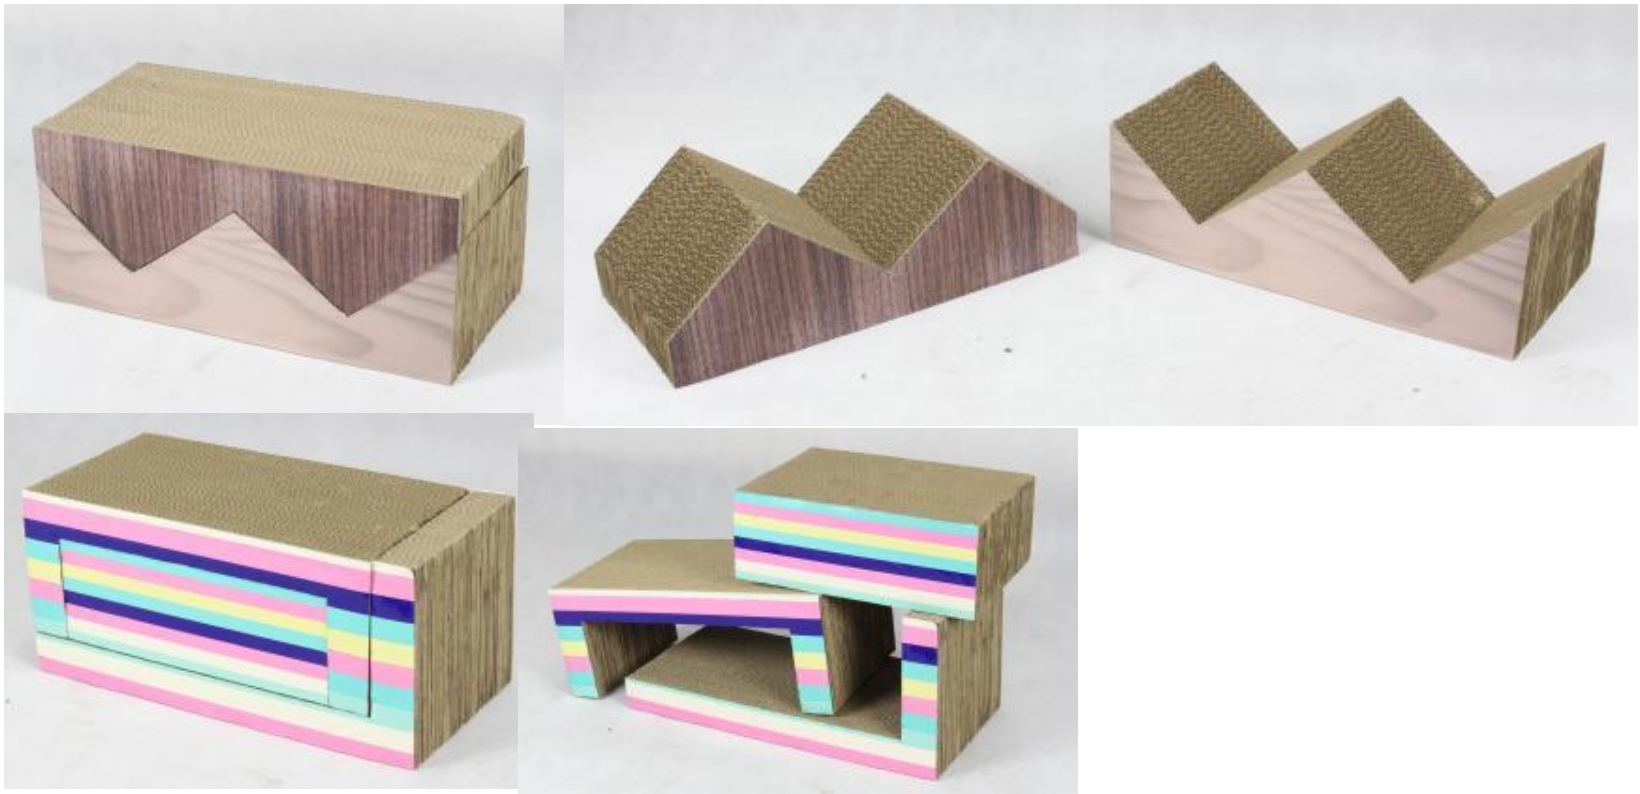

Cardboard Scratcher

#1667 Single 18.7"L x 5"W x 2"H

#1668 Double 18.7"L x 10"W x 2"H

#1669 Slope 18.5"L x 10"W x 3.1"H

Cardboard Scratcher

#S10016

Size: 17.7" x 8.7" x 3.7"

#S10014

Size: 15.75" x 9.25" x 1.77"

Cardboard Scratcher

#S10023

Size: 6.1"x9.45"x2.76"

11.81"x9.45"x5.12"

17.32"x9.45"x7.68"

#S10022

Size: 16.5" x 8.7" x 11.6"

Cardboard Scratcher

#S10036

Size: 15.8" x 15.8" x 4.1"

#S10024

Size: 7.7" x 9.5" x 2.2"

11.6" x 9.5" x 4.5"

15.6" x 9.5" x 6.5"

Cardboard Scratcher

#36017 Scratching Cardboard Combo 19.7"L x 9.8"W x 8.5"H

#35023 Scratching Cardboard Combo 19.7"L x 9.8"W x 8.5"H

Cardboard Scratcher

#S10005

Size: 15.9" x 9.1" x 15.9"

#S10010

Size: 23.3" x 8.9" x 12.6"

Cat Scratching Post